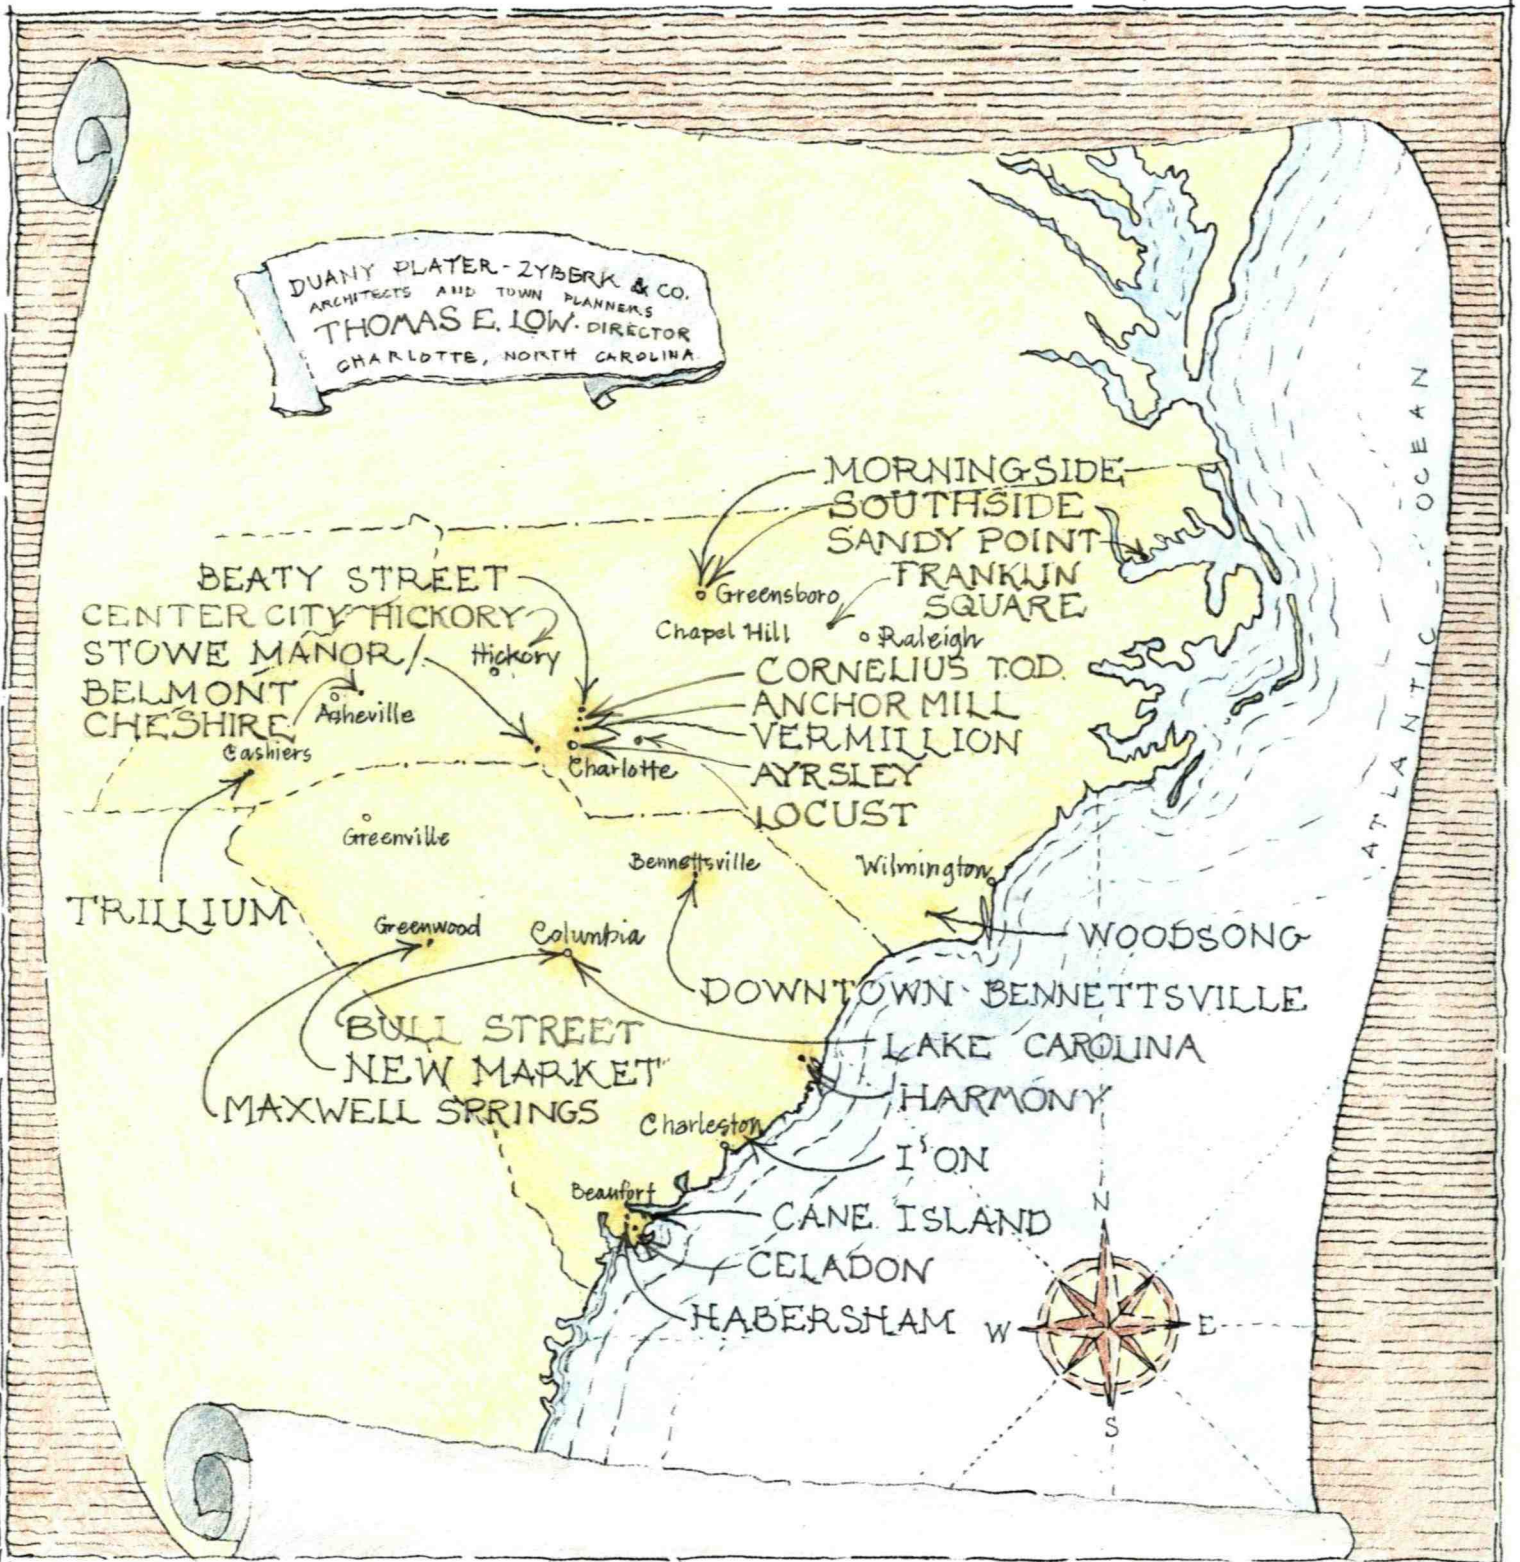

DUANY PLATER-ZYBERK & CO.
 ARCHITECTS AND TOWN PLANNERS
 THOMAS E. LOW, DIRECTOR
 CHARLOTTE, NORTH CAROLINA

NEIGHBORHOODS

IN THE MAKING
 (AND RE-MAKING)

AND LISTED SOME OF THE WORK IN THE CAROLINAS BY DUANY PLATER-ZYBERK & COMPANY